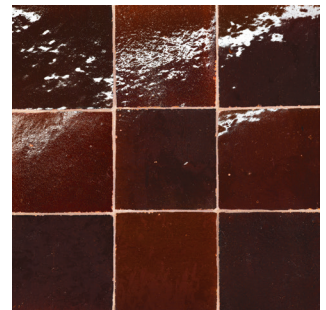

Zagora
100003214 - 2"x6" Zellige Tile - Gloss in Maroon

Zagora
100003231 - 4"x4" Zellige Tile - Gloss in Maroon

Zagora
100003212 - 2"x6" Zellige Tile - Gloss in Charcoal

Zagora
100003229 - 4"x4" Zellige Tile - Gloss in Charcoal