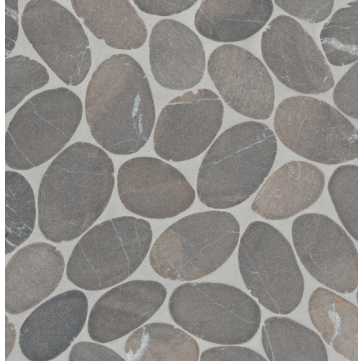

Ashen Grey
100003091 - Medium Sliced Pebble Mosaic
(12"x12" Sheet)

Fossil Wood
100003094 - Medium Tumbled Sliced Pebble Mosaic
(12"x12" Sheet)

Waterbrook Pebble Mosaic

Pewter Grey

100003090 - Medium Sliced Pebble Mosaic
(12"x12" Sheet)