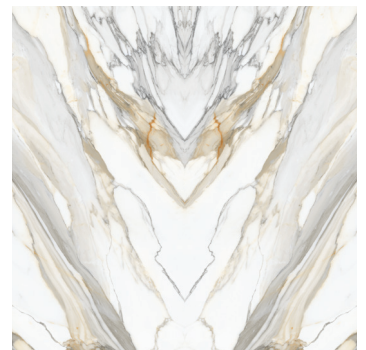

Calacatta Macchia Vecchia