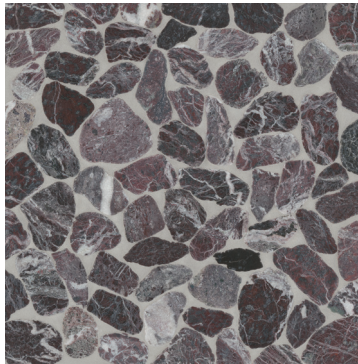

Dark Grey

100003097 - Jumbo Sliced Pebble Mosaic
(12"x12" Sheet)

Brown

100003104 - Jumbo Sliced Pebble Mosaic
(12"x12" Sheet)

Grey Mix

100003105 - Jumbo Sliced Pebble Mosaic
(12"x12" Sheet)

Rosso Levanto

100003089 - Medium Sliced Pebble Mosaic
(12"x12" Sheet)