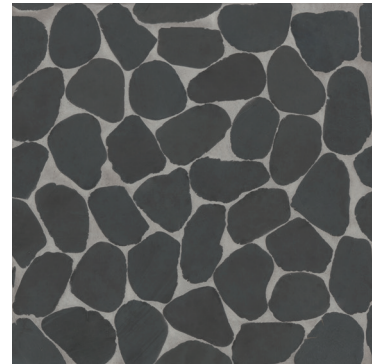

Dark Grey

100003097 - Jumbo Sliced Pebble Mosaic
(12"x12" Sheet)

Brown

100003104 - Jumbo Sliced Pebble Mosaic
(12"x12" Sheet)

Grey Mix

100003105 - Jumbo Sliced Pebble Mosaic
(12"x12" Sheet)

Rosso Levanto

100003089 - Medium Sliced Pebble Mosaic
(12"x12" Sheet)