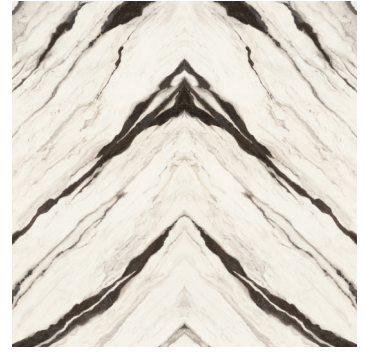

Panda Luxury