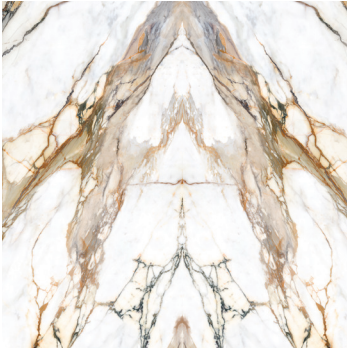

Magnifica Porcelain Slabs

Calacatta Antique