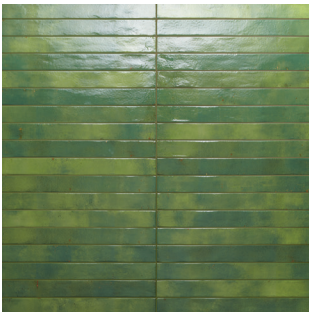

Chroma

100005924 - 2"x18" Field Tile - Gloss in Green