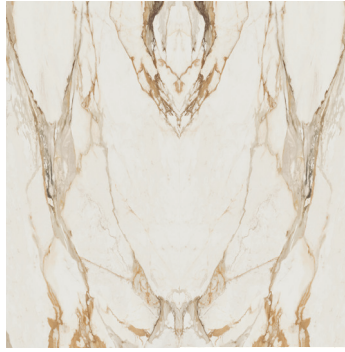

Calacatta Borghini Luxury