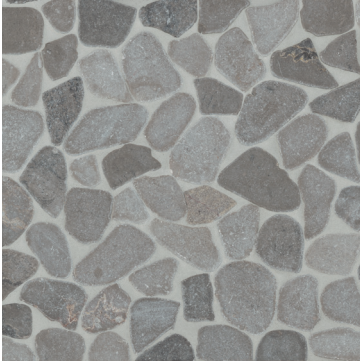

Waterbrook Pebble Mosaic

Pewter Grey

100003090 - Medium Sliced Pebble Mosaic
(12"x12" Sheet)