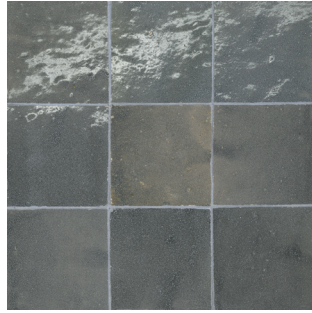

Zagora
100003229 - 4"x4" Zellige Tile - Gloss in Charcoal