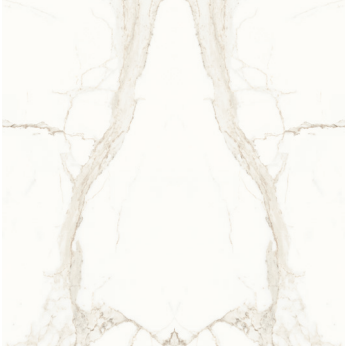

Magnifica Porcelain Slabs

Calacatta Super White