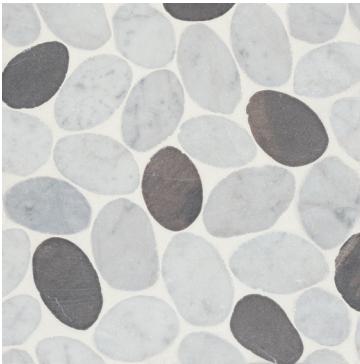

Waterbrook Pebble Mosaic

Thassos
100003095 - Medium Sliced Pebble Mosaic
(12"x12" Sheet)

White Carrara
100003092 - Medium Sliced Pebble Mosaic
(12"x12" Sheet)

White Carrara
100003093 - Jumbo Tumbled Sliced Pebble Mosaic
(12"x12" Sheet)