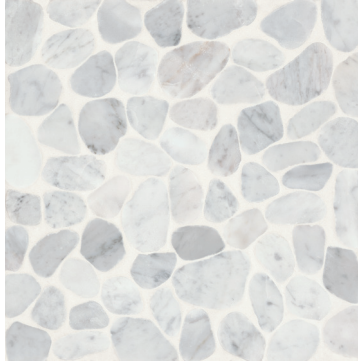

Waterbrook Pebble Mosaic

Thassos
100003095 - Medium Sliced Pebble Mosaic
(12"x12" Sheet)

White Carrara
100003092 - Medium Sliced Pebble Mosaic
(12"x12" Sheet)

White Carrara
100003093 - Jumbo Tumbled Sliced Pebble Mosaic
(12"x12" Sheet)