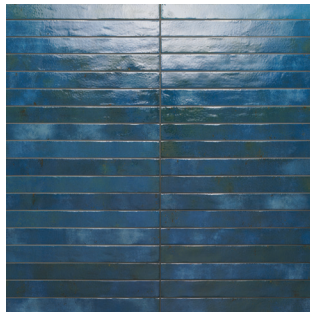

Chroma

100005926 - 2"x18" Field Tile - Gloss in Blue