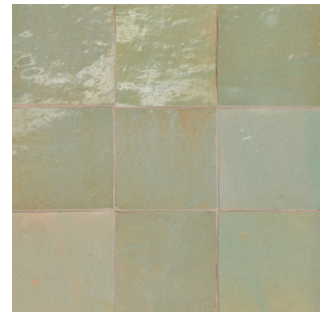

Zagora
100003225 - 4"x4" Zellige Tile - Gloss in Vert Gris