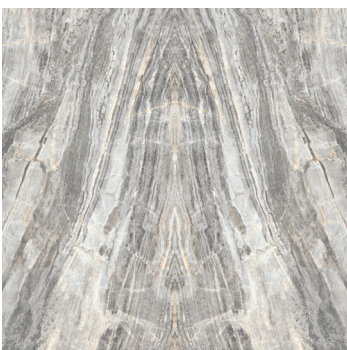

Grigio Trambisera