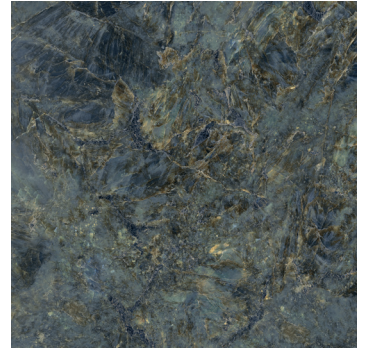

Labradorite Luxury

100004027 - 63"x126" 12mm Polished