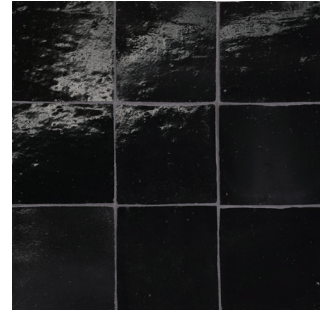

Zagora
100003232 - 4"x4" Zellige Tile - Gloss in Nero