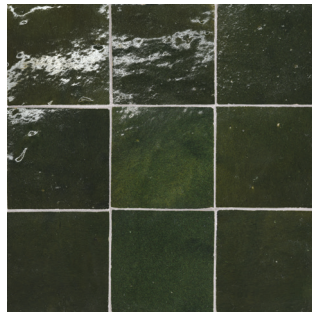

Zagora
100003226 - 4"x4" Zellige Tile - Gloss in Vert Mousse