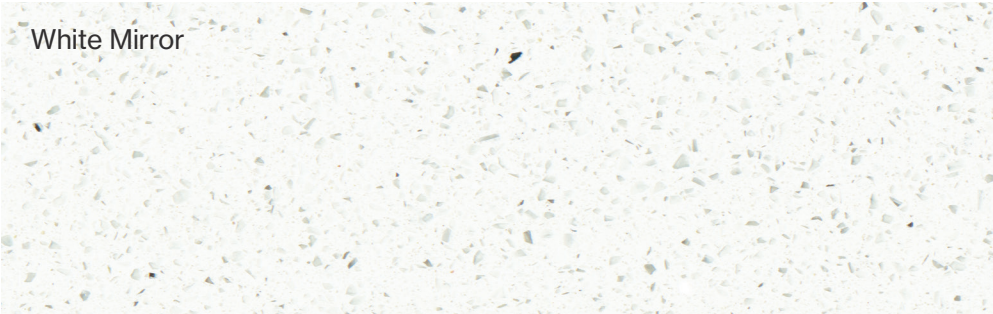

Essential

Collection

With hues that complement your everyday, this collection livens up the mundane with brilliance and elegance.

White Mirror

Show your originality with
effortless glimmer

Midnight Grey

Treat yourself and indulge in life's simple pleasures