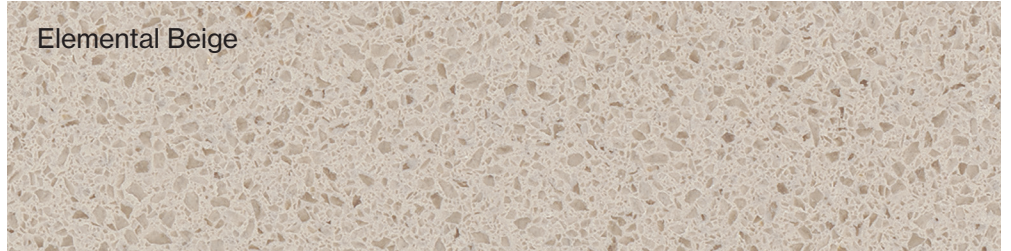

Essential

Collection

With hues that complement your everyday, this collection livens up the mundane with brilliance and elegance.

White Mirror

Show your originality with
effortless glimmer

Midnight Grey

Treat yourself and indulge in life's simple pleasures

Majestic White

Elemental Beige

Elemental Grey

Limestone Grey

Steel Grey

Midnight Grey

Timeless

Collection