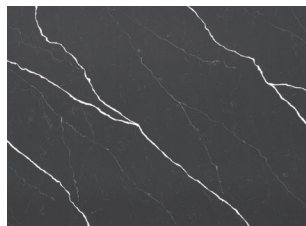

Majestic Marquina

100003484 - 63"x126" 2cm - Polished
100003485 - 63"x126" 3cm - Polished