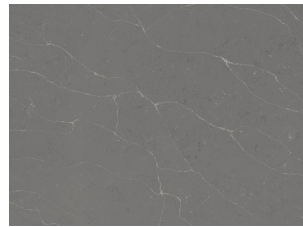

Pietra Grey

SEQPIEGRYSLAB2P - 63"x126" 2cm - Pol.
SEQPIEGRYSLAB3P - 63"x126" 3cm - Pol.