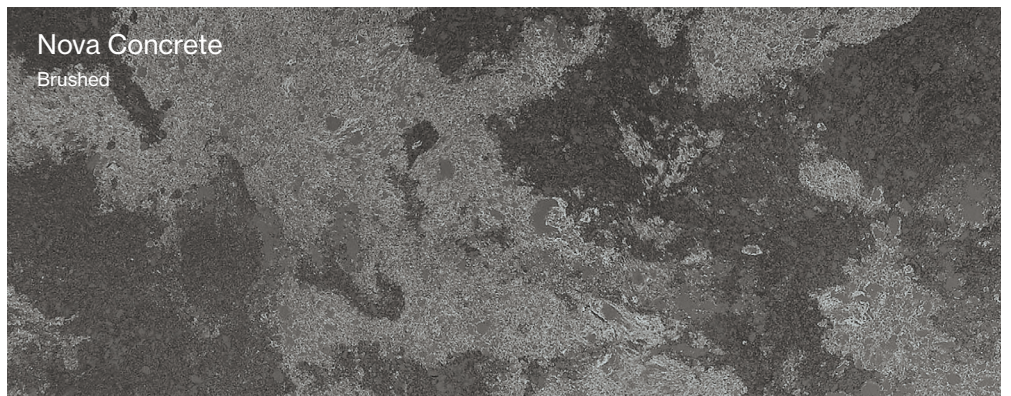

Nova Concrete

Brushed

Bookmatched

Beauty

Bookmatching creates a mesmerizing visual statement that captures the imagination.

Statuario Trevi

Indulge in the serene and natural
ambiance of bookmatched slabs.

Color Options