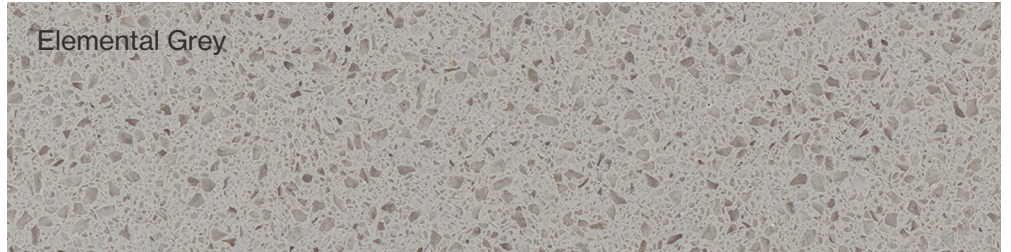

Essential

Collection

With hues that complement your everyday, this collection livens up the mundane with brilliance and elegance.

White Mirror

Show your originality with
effortless glimmer

Midnight Grey

Treat yourself and indulge in life's simple pleasures

Majestic White

Elemental Beige

Elemental Grey

Limestone Grey

Steel Grey

Midnight Grey

Timeless

Collection