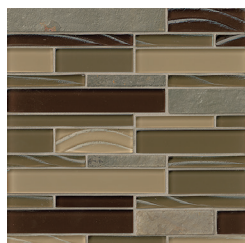

Chestnut - CN
GLSELM5858-CN
5/8"x5/8" Glass Slate Blend
(12"x12" Sheet)